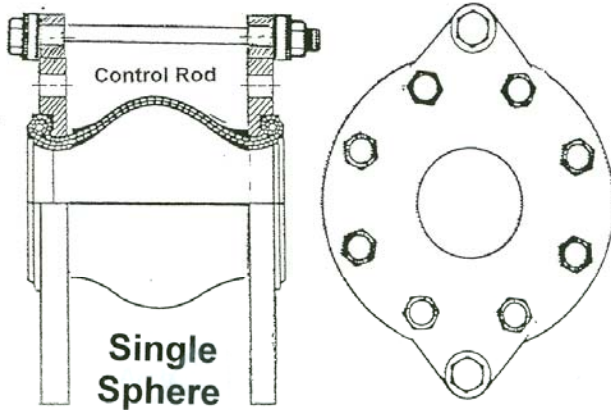

# No-Hassle Factory Installed Control Rod Sets

Steel Washer  
 Rubber Washer  
 Locking Nut

Job	_____
Contractor	_____
Engineer	_____
Representative	_____
Order No.	_____ Date _____
Submitted by	_____
Approved by	_____ Date _____
Tag	_____

Steel Washer  
 Rubber Washer  
 Locking Nut

**Notes:**

When the piping system is not anchored and supported, or if they are specified, control rods must be installed on rubber connectors.

No-Hassle factory installed control rod sets do not require field attachment or labor-intensive fitting or bolting up to the piping system flanges.