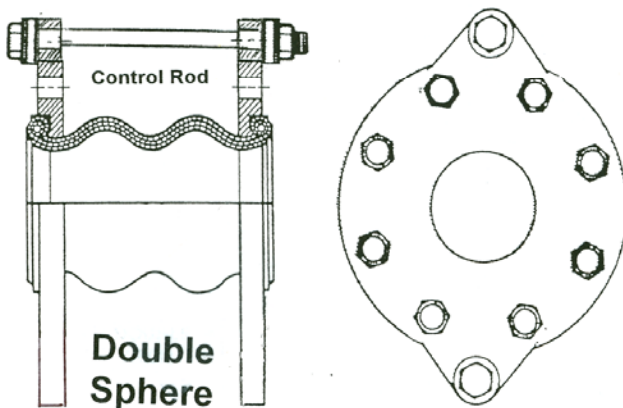

# No-Hassle Factory Installed Control Rod Sets

Steel Washer  
 Rubber Washer  
 Locking Nut

Job	_____
Contractor	_____
Engineer	_____
Representative	_____
Order No.	_____ Date _____
Submitted by	_____
Approved by	_____ Date _____
Tag	_____

Steel Washer  
 Rubber Washer  
 Locking Nut

**Notes:**

When the piping system is not anchored and supported, or if they are specified, control rods must be installed on rubber connectors.

No-Hassle factory installed control rod sets do not require field attachment or labor-intensive fitting or bolting up to the piping system flanges.